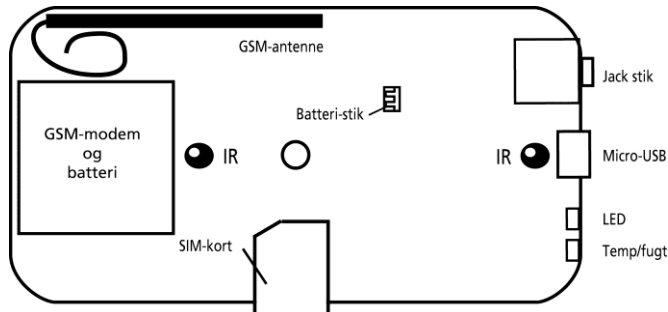

## DESCRIPTION

The GSM unit is adapted to remote controlled management of air/air heat pumps by activation of built-in IR diodes via the GSM net. Specially developed design box for mounting on wall. Management is done via text messages or smartphone app. Sends alarm as text message by influence of built-in temperature and humidity probe. Can also notify in case of voltage error and when voltage returns.

The module is the small IR remote control, which focuses on the most widely used features for remote control of air/air heat pumps.