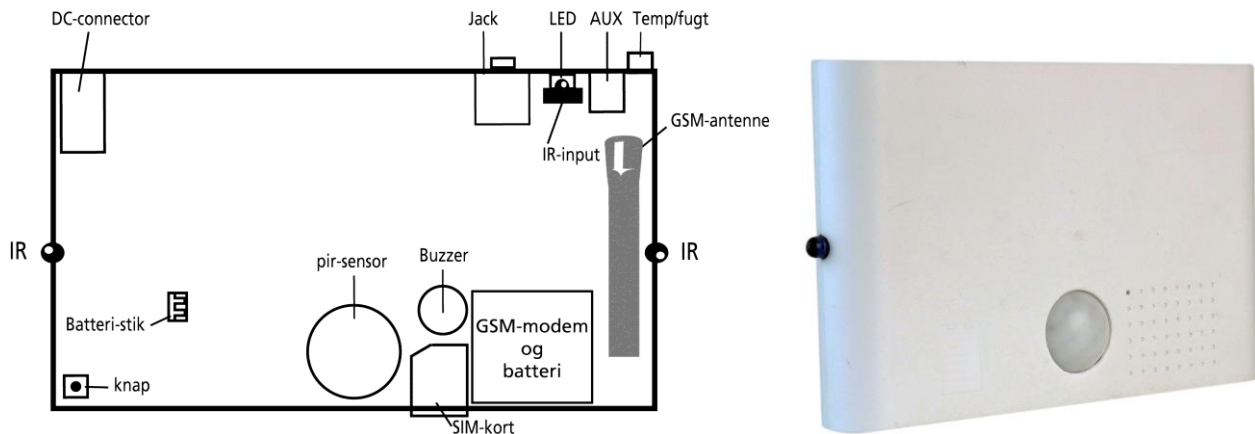

Data sheet for myHome Alarm

DESCRIPTION

The GSM unit is adapted to remote control of air/air heat pumps by activating built-in IR diodes via the GSM net. Specially developed design box for mounting on wall. Control via text messages or smartphone app. Sends alarm as text message by influence of built-in temperature and humidity probe. Can also notify in case of voltage error and when voltage returns.

The module is the small IR remote control, which focuses on the most widely used features for remote control of air/air heat pumps. It is also possible to record one's own IR codes from heat pumps.

The module has a built-in pir sensor for sending room alarm via text message.

Particularly suitable for:

- Control of air/air heat pumps
- Alarm in case of movement in the room where module is placed
- Alarm in case of exceedances of temperature and humidity limits, and voltage alarm.
- Alarm is sent as text message

SPECIFICATIONS

Analog input 1 built-in temperature and humidity probe

Supply 12VDC, $\pm 10\%$ min. 0,5 A
Power supply included Yes
Battery included Internal rechargeable li-ion

Dimensions
Design Design box, white
Size 130x80x25mm
Weight 125g